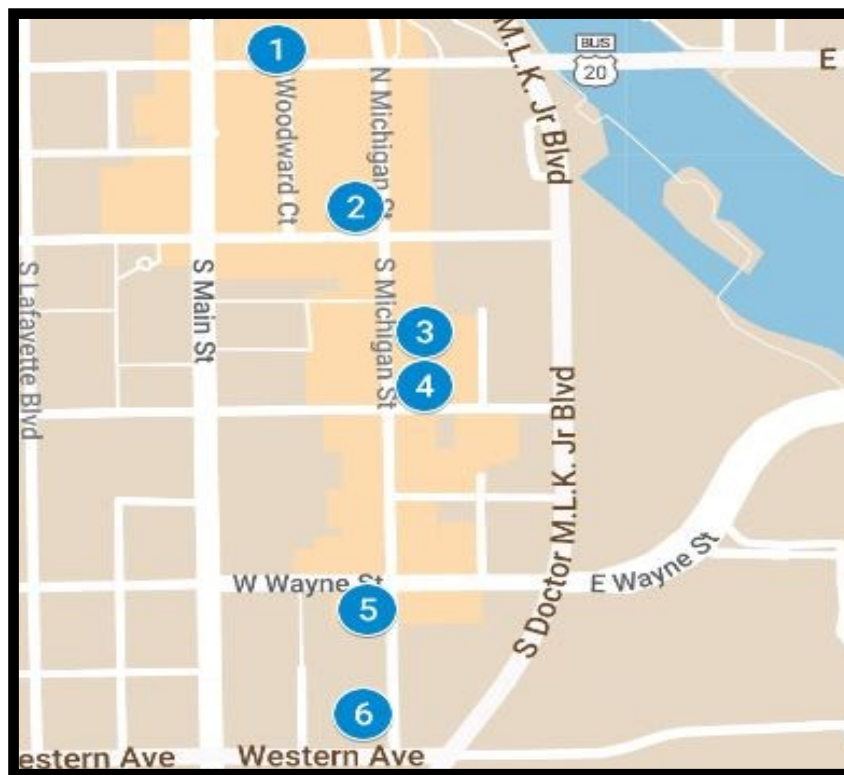

# DTSB Coffee & Cocoa Crawl

Take a hot beverage tour of downtown South Bend!

## Coffee & Cocoa Crawl Stops

Enjoy small sizes of coffee and/or cocoa at the following places:

3. South Bend Chocolate Café: Winter Blend Coffee \$1; Hot Cocoa \$2; Eggnog \$2
4. Chicory Café: 8 oz. Brewed Coffee \$1; 8 oz. Hot Cocoa \$1
5. St. Joe Coffee Co.: 50% off January Latte—the Fudge Brownie Mocha w/Irish cream and dark chocolate syrup; 50% off Barista Special—Peach of Mind: hot Sencha green tea with white peach syrup. (NOTE: 8 am to 2 pm only!)
6. Friends of the Library Book Sale: St. Joe Coffee Co. coffee for \$1 suggested donation

## Hot Beverages for Adults

1. LaSalle Grill bar (1st floor at the back entrance): a variety of adult hot beverages including Irish Coffee, Keoke Coffee, Kilarney Coffee, Nocha Mochas, and more for \$10 to \$11
2. Café Navarre: \$8 Gluhwein (hot mulled wine)