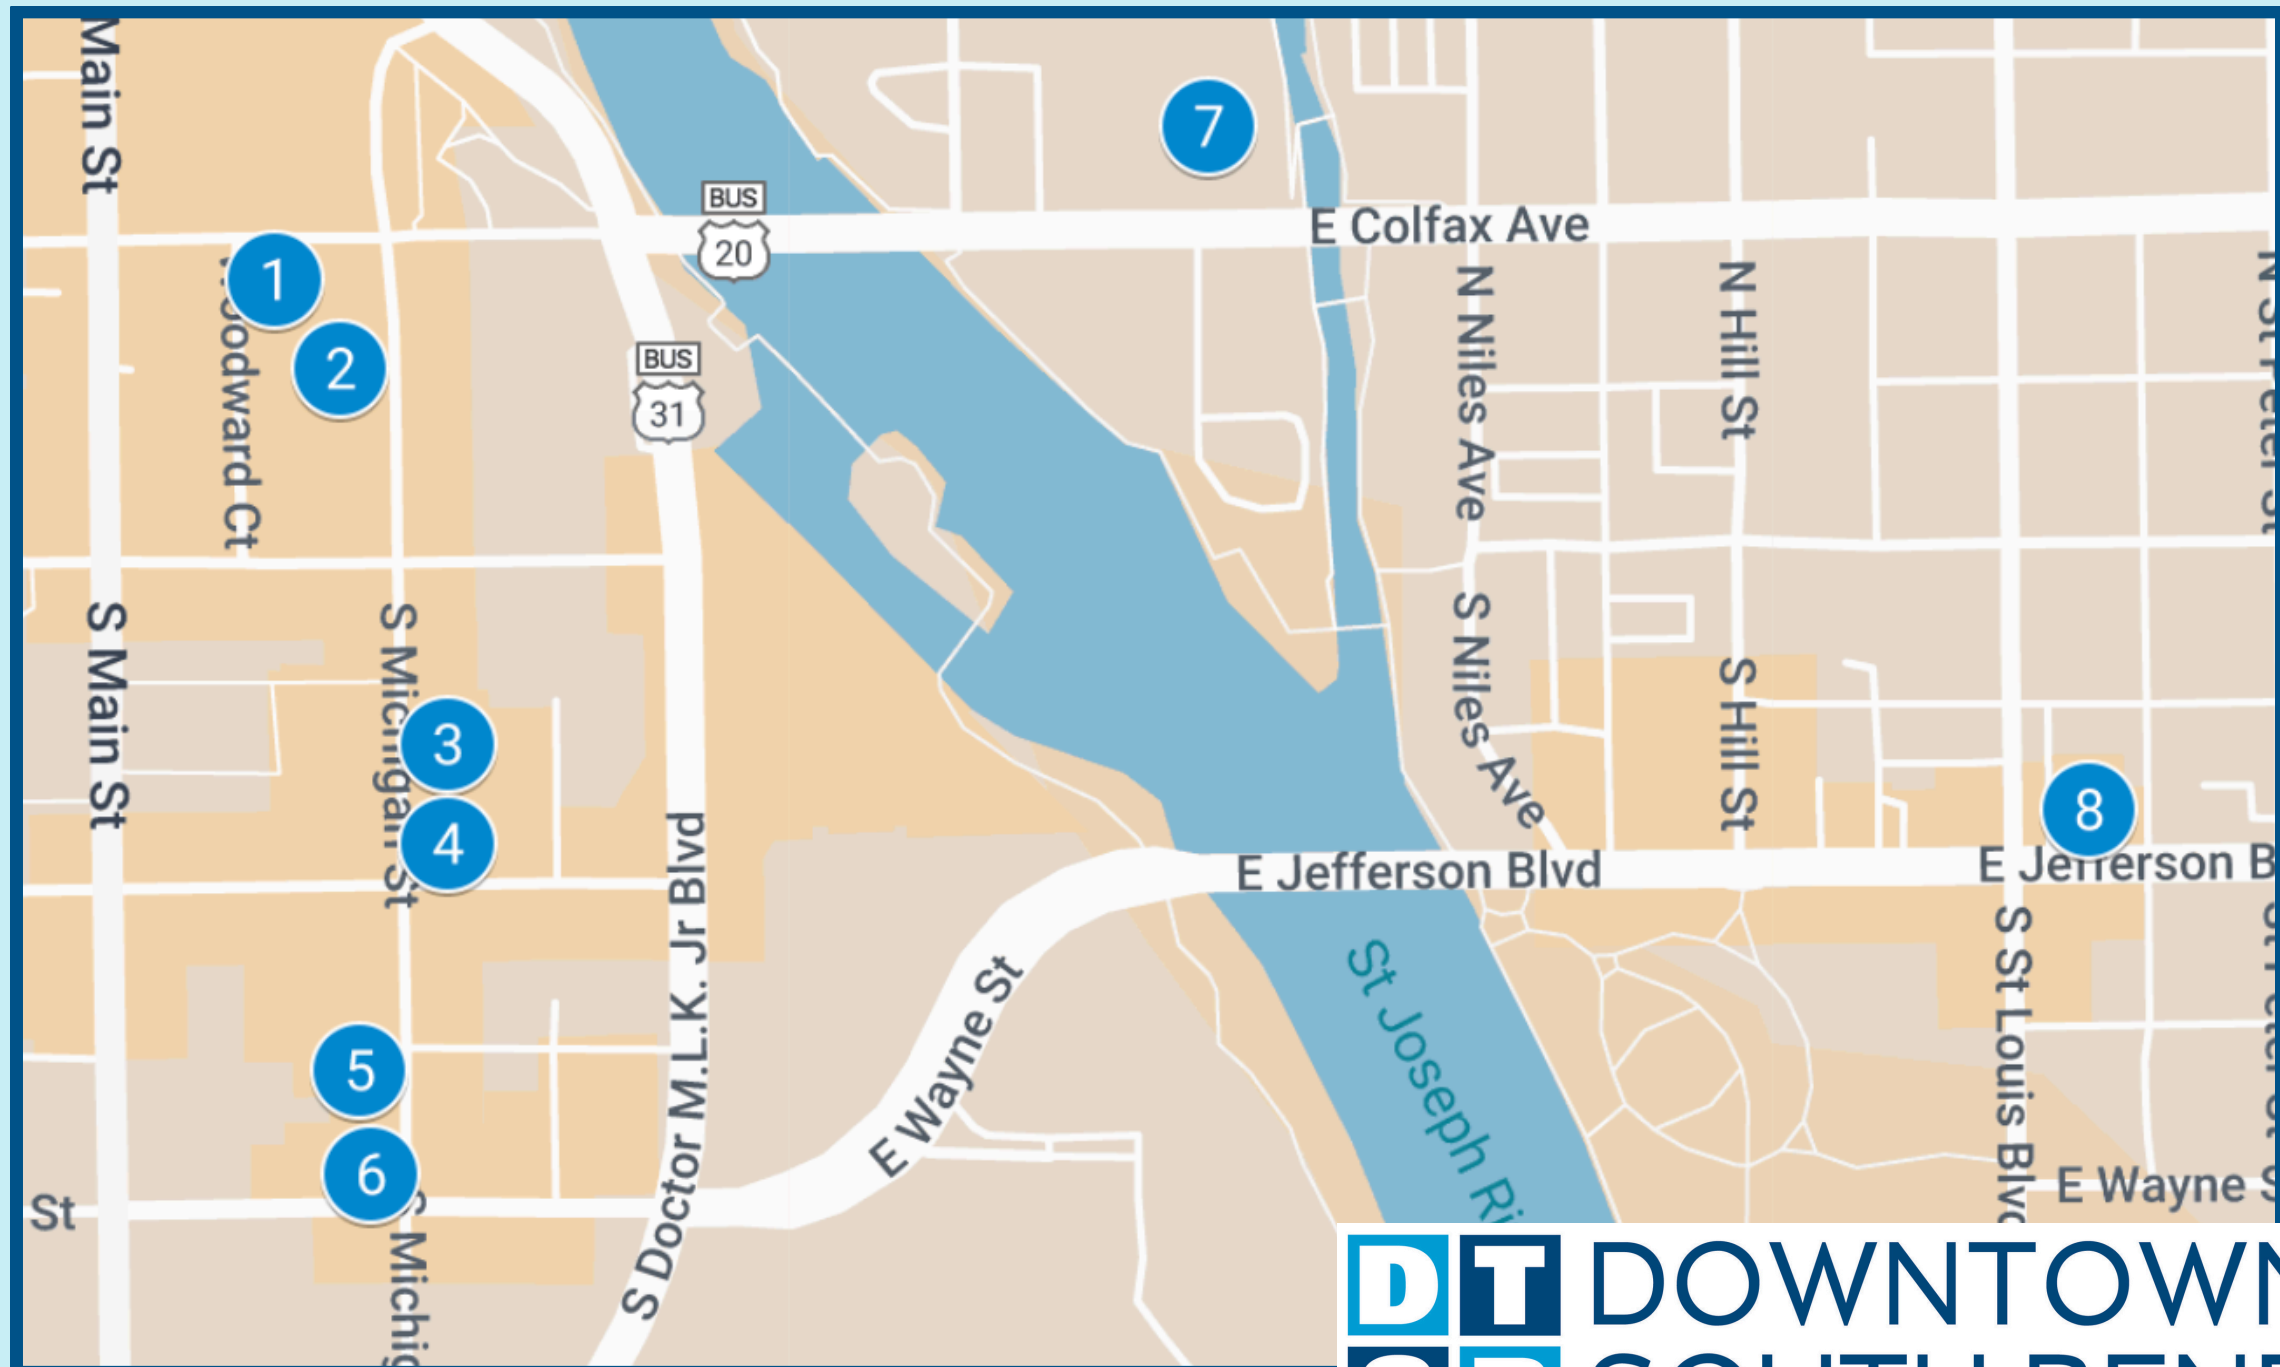

First Fridays Disney Character Crawl

March 7, 2025

Characters will be at each location approx. 6 to 8 pm (unless otherwise indicated)

Princess locations may change throughout the evening. Please check our Facebook page for the most up-to-date information.

1. Cinco 5
(112 W. Colfax)
Merida

2. Woochi
(119 N. Michigan)
Ursula

3. South Bend Chocolate Cafe
(122 S. Michigan)
Anna & Kristoff

4. Chicory Cafe
(105 E. Jefferson)
Tiana, Rapunzel, & Maleficent

5. Pigeon & The Hen Pottery
(217 S. Michigan)
Mirabel: 4 to 7 pm

6. Cambodian Thai
(235 S. Michigan)
Moana

7. Cat Lady Cafe
(401 E. Colfax)
Snow White & Cinderella

8. Barnaby's
(713 E. Jefferson)
Belle

DT DOWNTOWN
SB SOUTH BEND