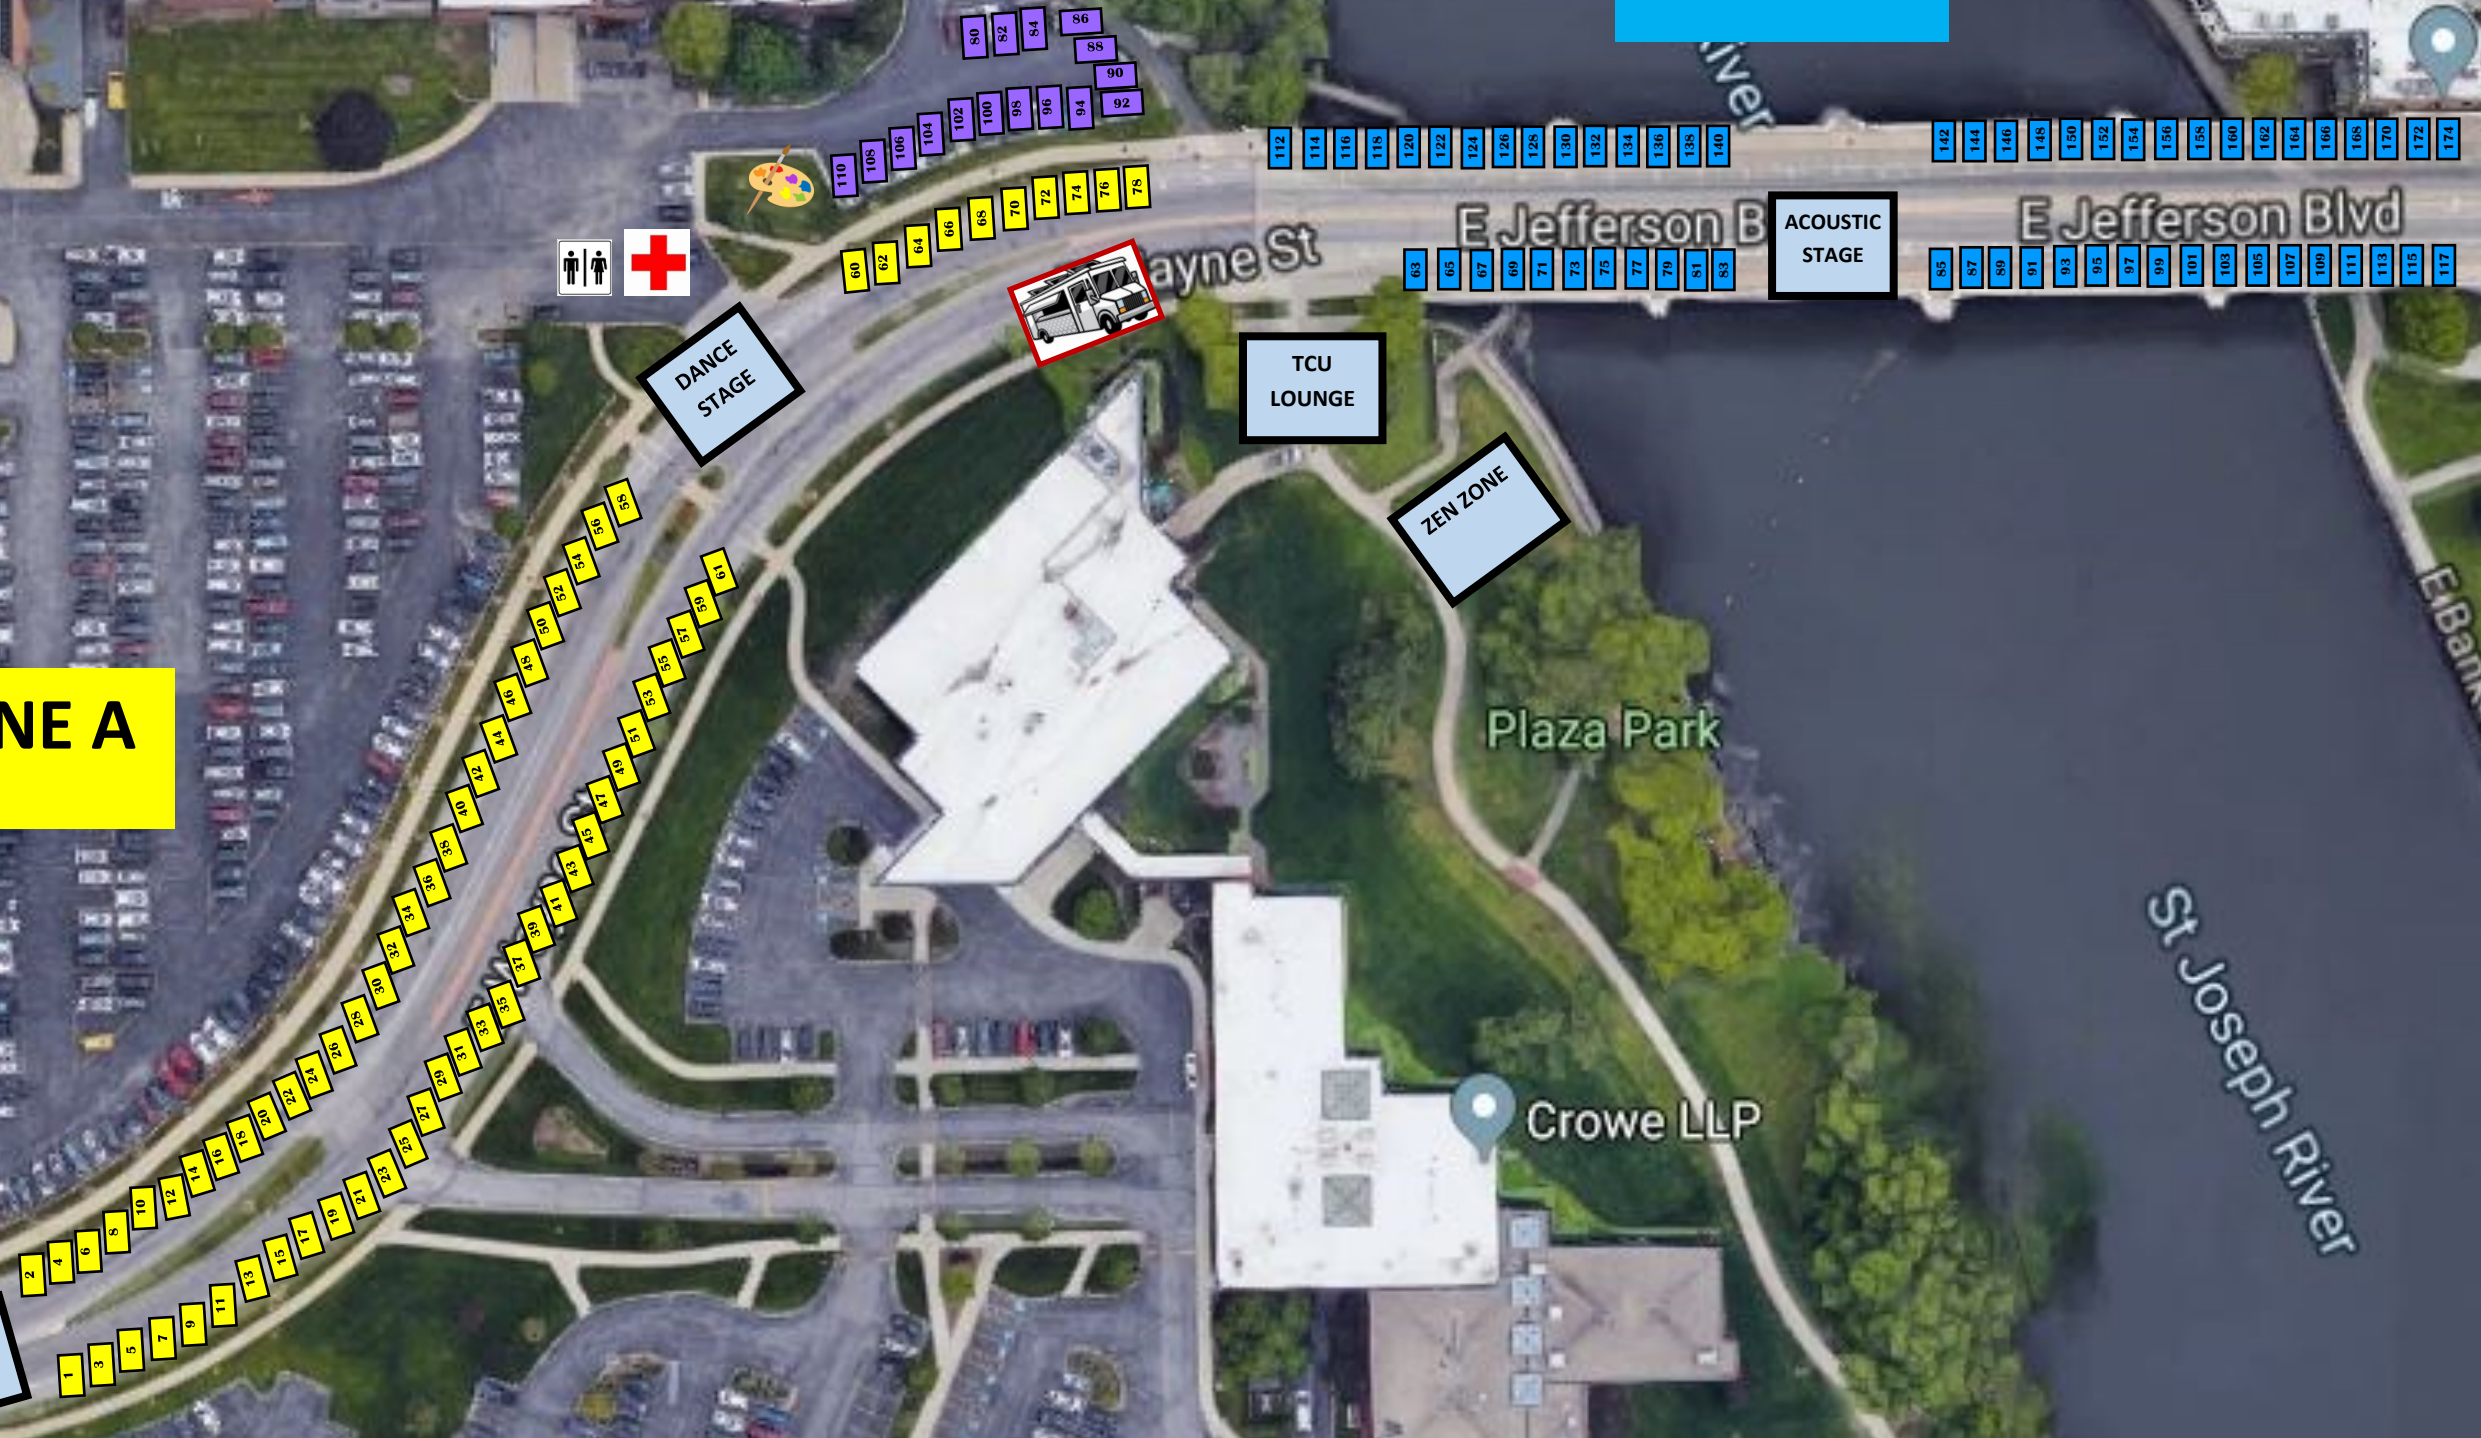

KID BEAT

SCENE B

SCENE A

DANCE STAGE

TCU LOUNGE

ZEN ZONE

ACOUSTIC STAGE

MAIN STAGE

Emporium Re
Classy American
on the waterfront

Studio C

S Mill Ave

St Joseph River

E Jayne St

E Jefferson Blvd

E Jefferson Blvd

Plaza Park

Crowe LLP

St Joseph River

E Bank Trail

933