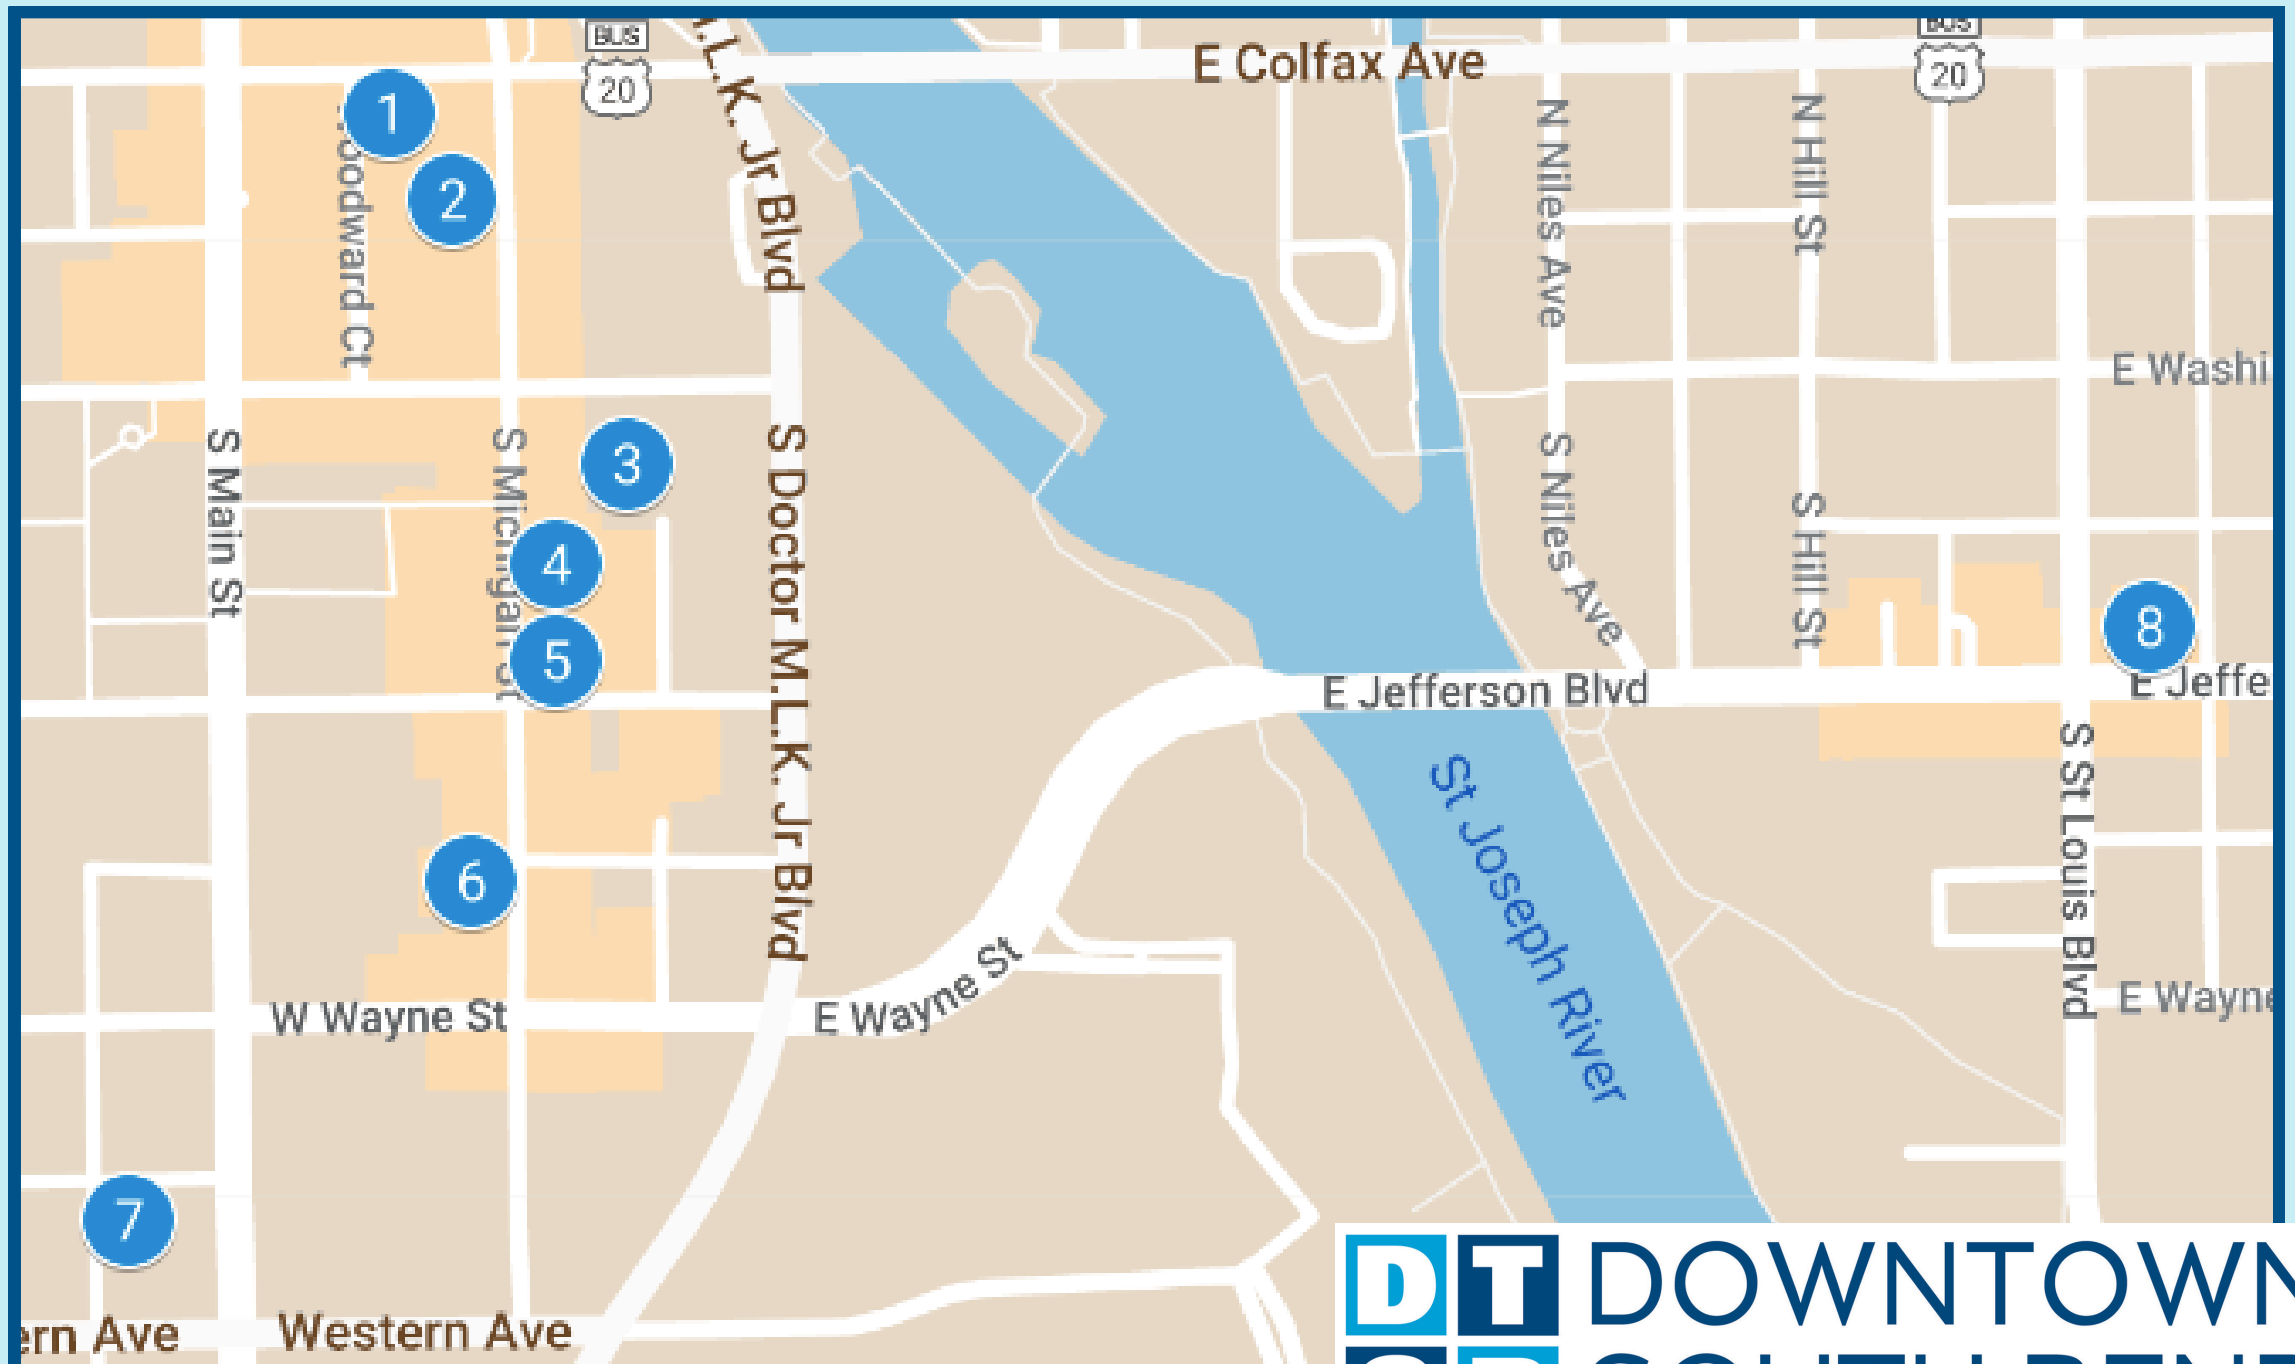

First Fridays Disney Character Crawl

March 1, 2024

Characters will be at each location approx. 6:30 to 8 pm (unless otherwise indicated) but will gather beforehand at the Gridiron for a snowball fight (w/fake snowballs!) approx. 5:30 to 6:30 pm and invite you to join them!

Princess locations may change throughout the evening. Please check our Facebook page for the most up-to-date information.

1. Cinco 5
(112 W. Colfax)
Rapunzel

2. Woochi
(119 N. Michigan)
Ariel & Ursula

3. Gridiron
(110 S. Michigan)
Snowball Fight with Characters!

4. South Bend Chocolate Cafe
(122 S. Michigan)
Anna & Elsa

5. Chicory Cafe
(105 E. Jefferson)
Tiana, Snow White, & Maleficent

6. The Pigeon & The Hen Pottery
(217 S. Michigan)
Mirabel: 5:30 to 7 pm

7. South Bend Brew Werks
(321 S. Main St.)
Merida

8. Barnaby's
(713 E. Jefferson)
Cinderella & Belle

DT DOWNTOWN
SB SOUTH BEND